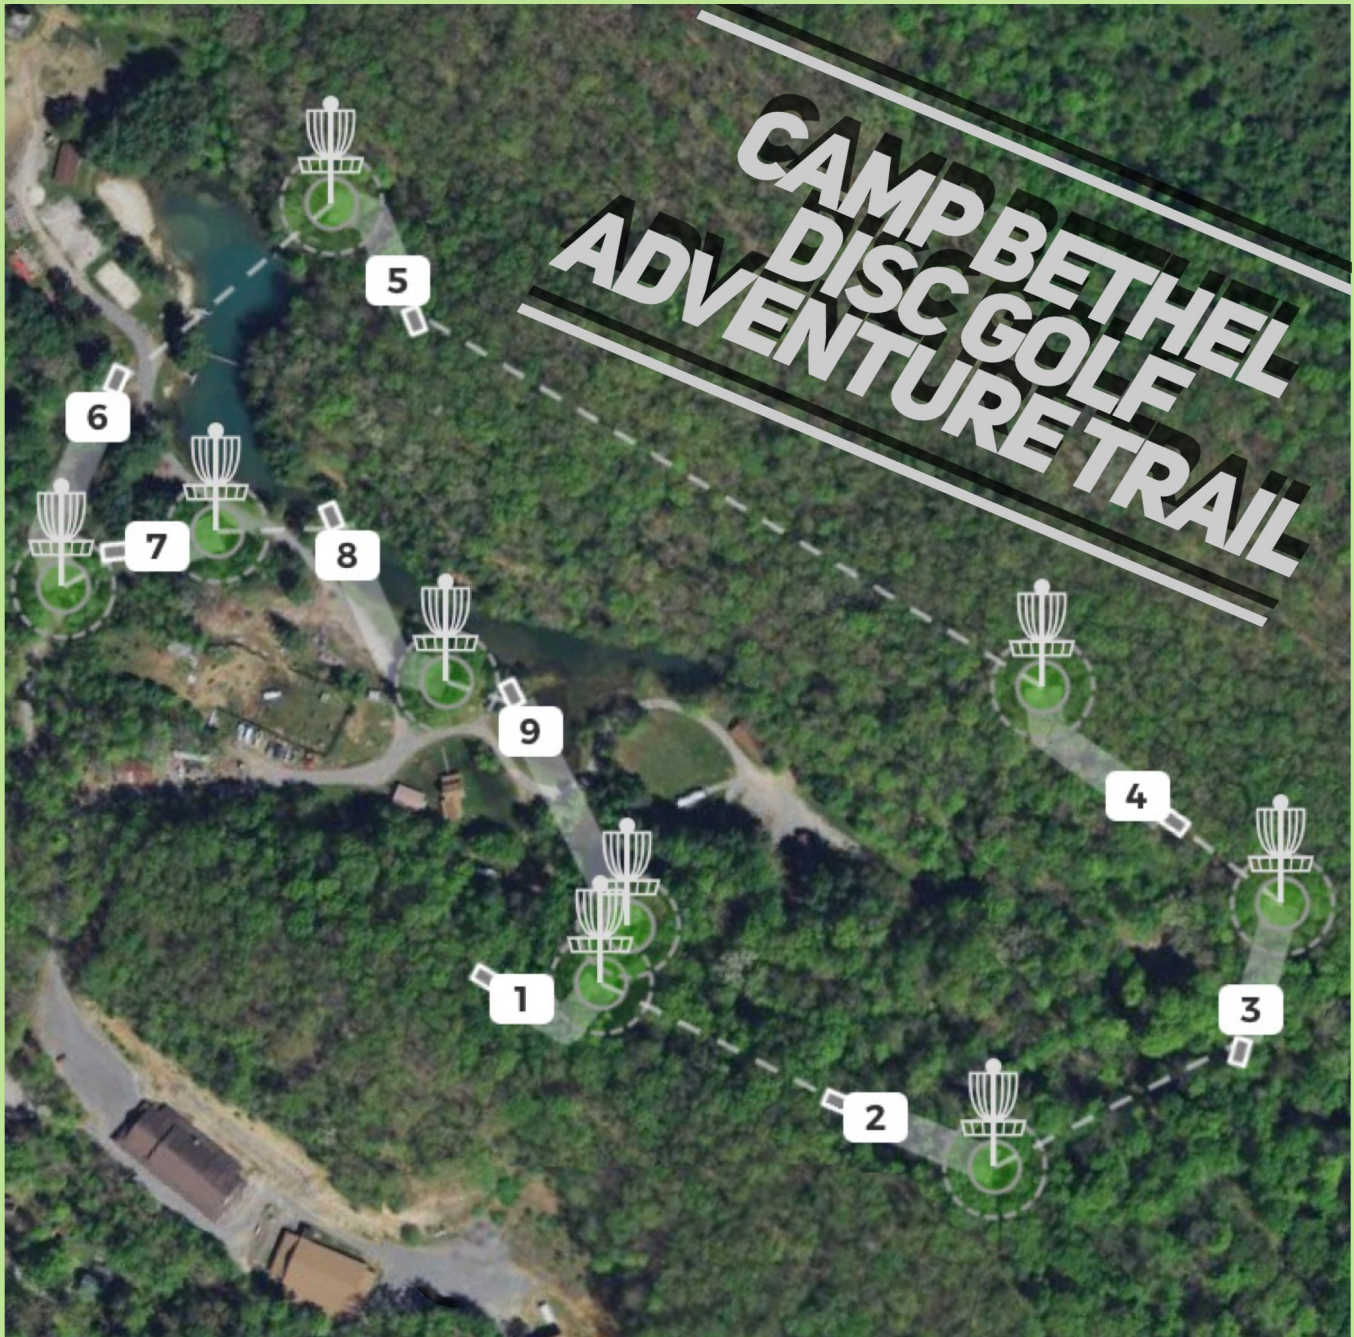

camp Bethel MINISTRIES

Hole 1: 175'

Hole 2: 200'

Hole 3: 175' (steep uphill)

Hole 4: 240'

Hole 5: 168'

Hole 6: 215'

Hole 7: 120'

Hole 8: 260'

Hole 9 (pro tee): 320' (slight uphill finish)

Hole 9(Am Tee): 150'